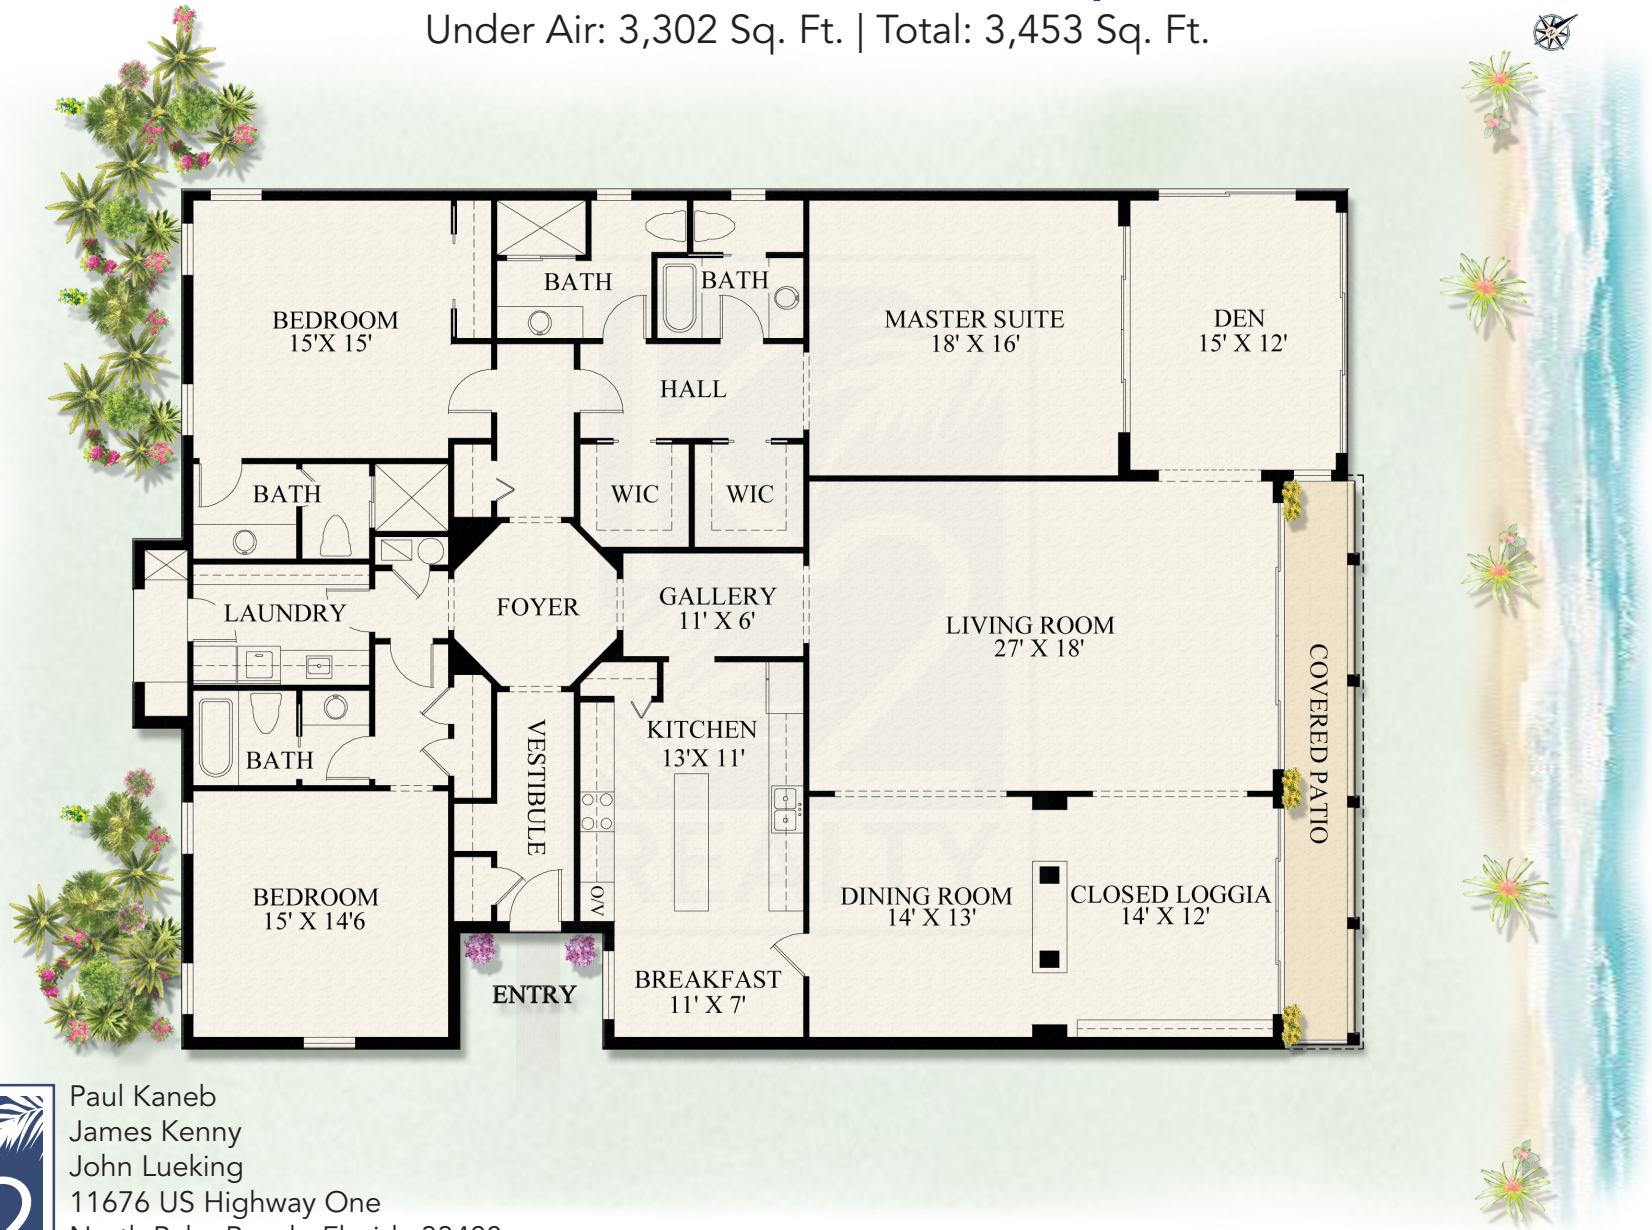

11090 TURTLE BEACH ROAD, GH A105

Under Air: 3,302 Sq. Ft. | Total: 3,453 Sq. Ft.

Paul Kaneb
James Kenny
John Lueking
11676 US Highway One
North Palm Beach, Florida 33408
561-691-1223
www.K2-Realty.com

LIVE LOST TREE™