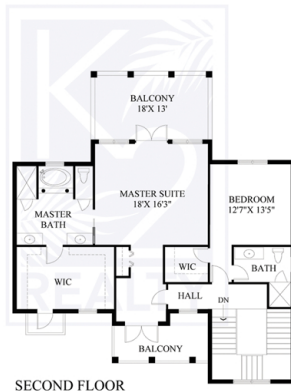

11838 LOST TREE WAY

SWIMMING POOL
15'X 40'

PAUL KANEB
JAMES KENNY
JOHN LUEKING
11676 US HIGHWAY 1
NORTH PALM BEACH, FL 33408
OFFICE: 561-691-1223
WWW.K2-REALTY.COM