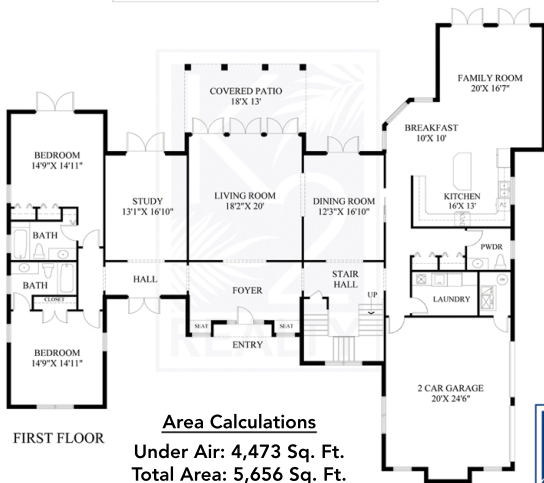

11838 LOST TREE WAY

SWIMMING POOL
15'X 40'

PAUL KANEB
JAMES KENNY
JOHN LUEKING
11676 US HIGHWAY 1
NORTH PALM BEACH, FL 33408
OFFICE: 561-691-1223
WWW.K2-REALTY.COM