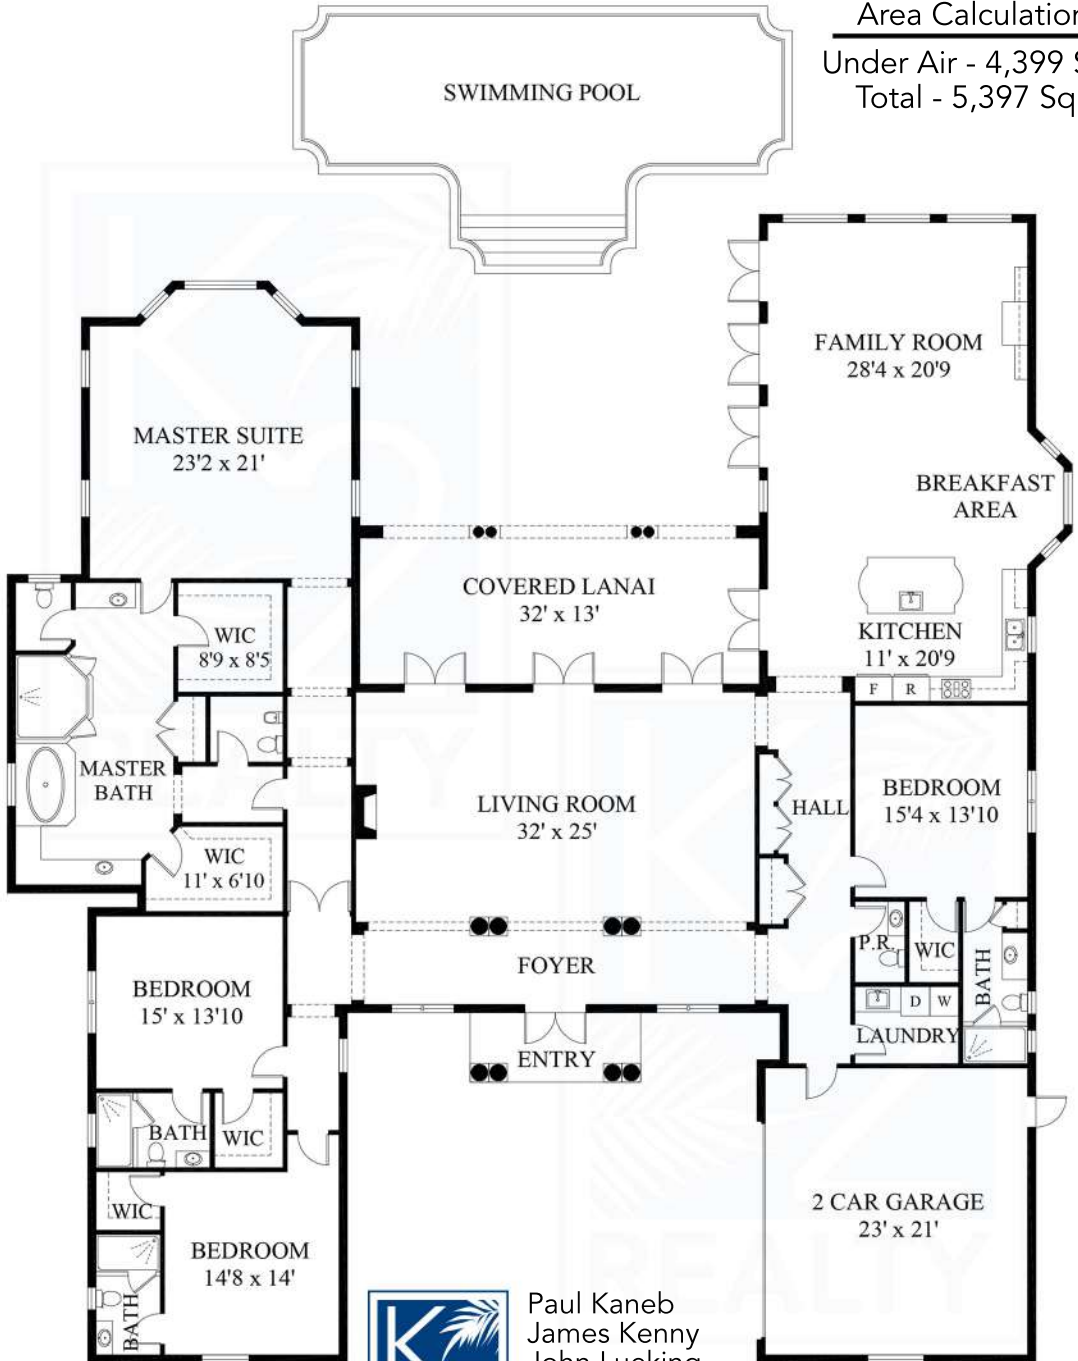

914 Palm Way

Area Calculations:
Under Air - 4,399 Sq Ft
Total - 5,397 Sq Ft

Paul Kaneb
James Kenny
John Lueking
11676 US Highway 1
North Palm Beach, FL 33408
Office: 561.691.1223
www.K2-Realty.com