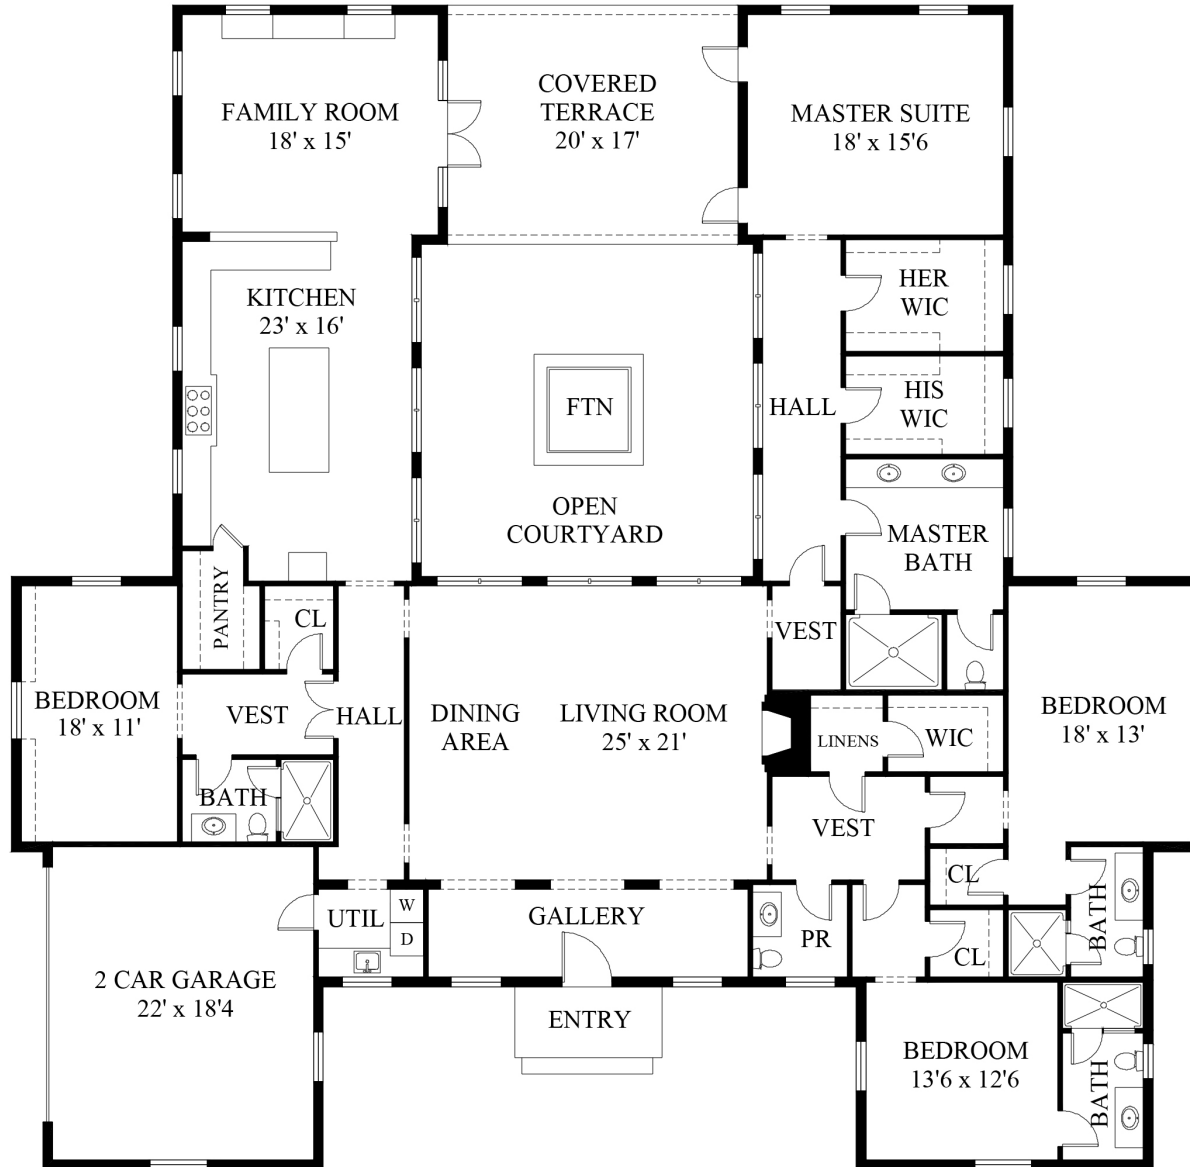

980 EAST END

Under Air: 4,216 Sq. Ft. | Total: 5,628 Sq. Ft.
4 Bedrooms | 4.1 Bath

JAMES KENNY • PAUL KANEB
OFFICE: 561-691-1223 • WWW.K2-REALTY.COM