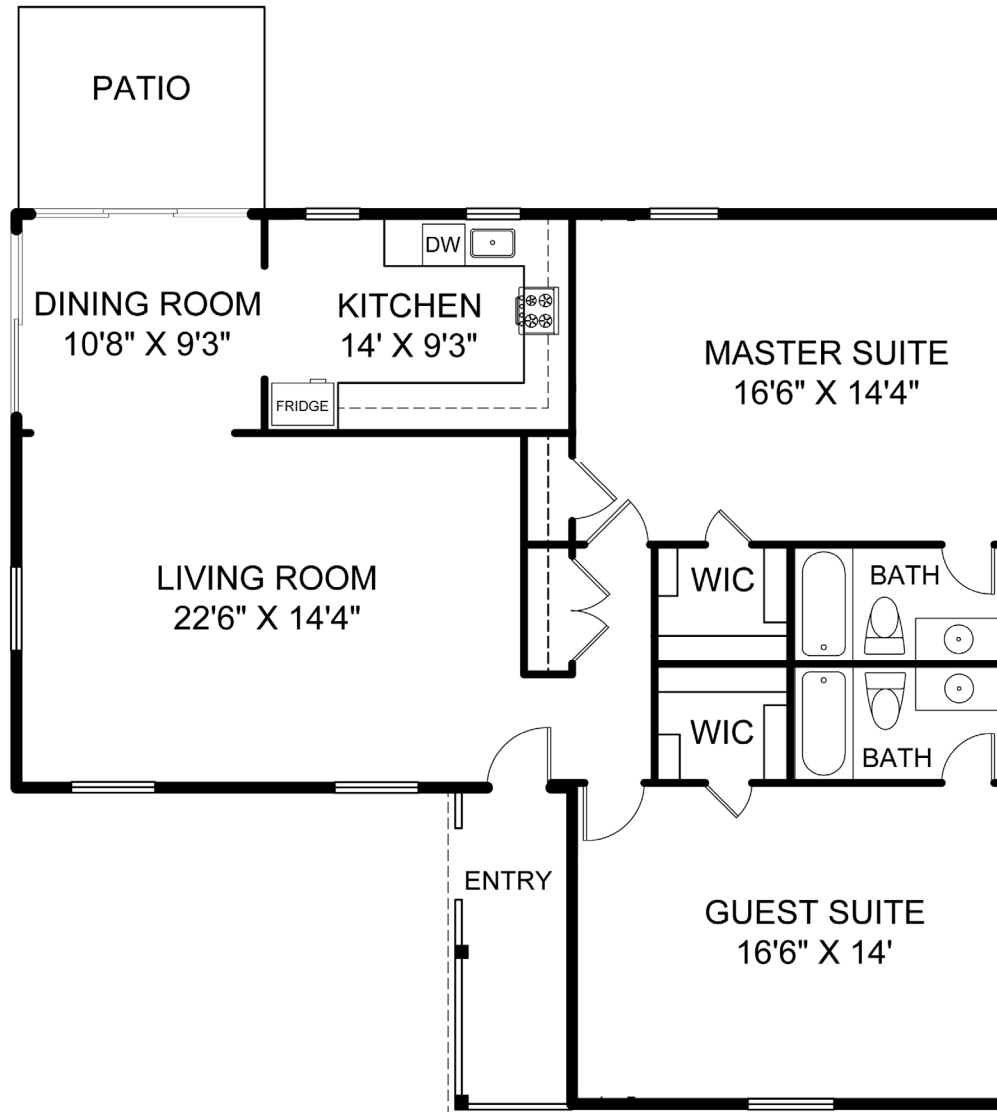

# 11599 LOST TREE WAY, COTTAGE 16

Under Air: 1,310 Sq. Ft. | Total: 1,4000 Sq. Ft.  
2 Bedrooms | 2 Bathrooms

**JAMES KENNY • PAUL KANEB**  
**OFFICE: 561-691-1223 • WWW.K2-REALTY.COM**

Notice: Property outlines are approximate measurements. Renderings are for marketing purposes only. All measurements, features and specifications are approximate. The accuracy of this information is subject to errors, omissions and changes. An architect should be contacted for actual measurements, features and specifications.