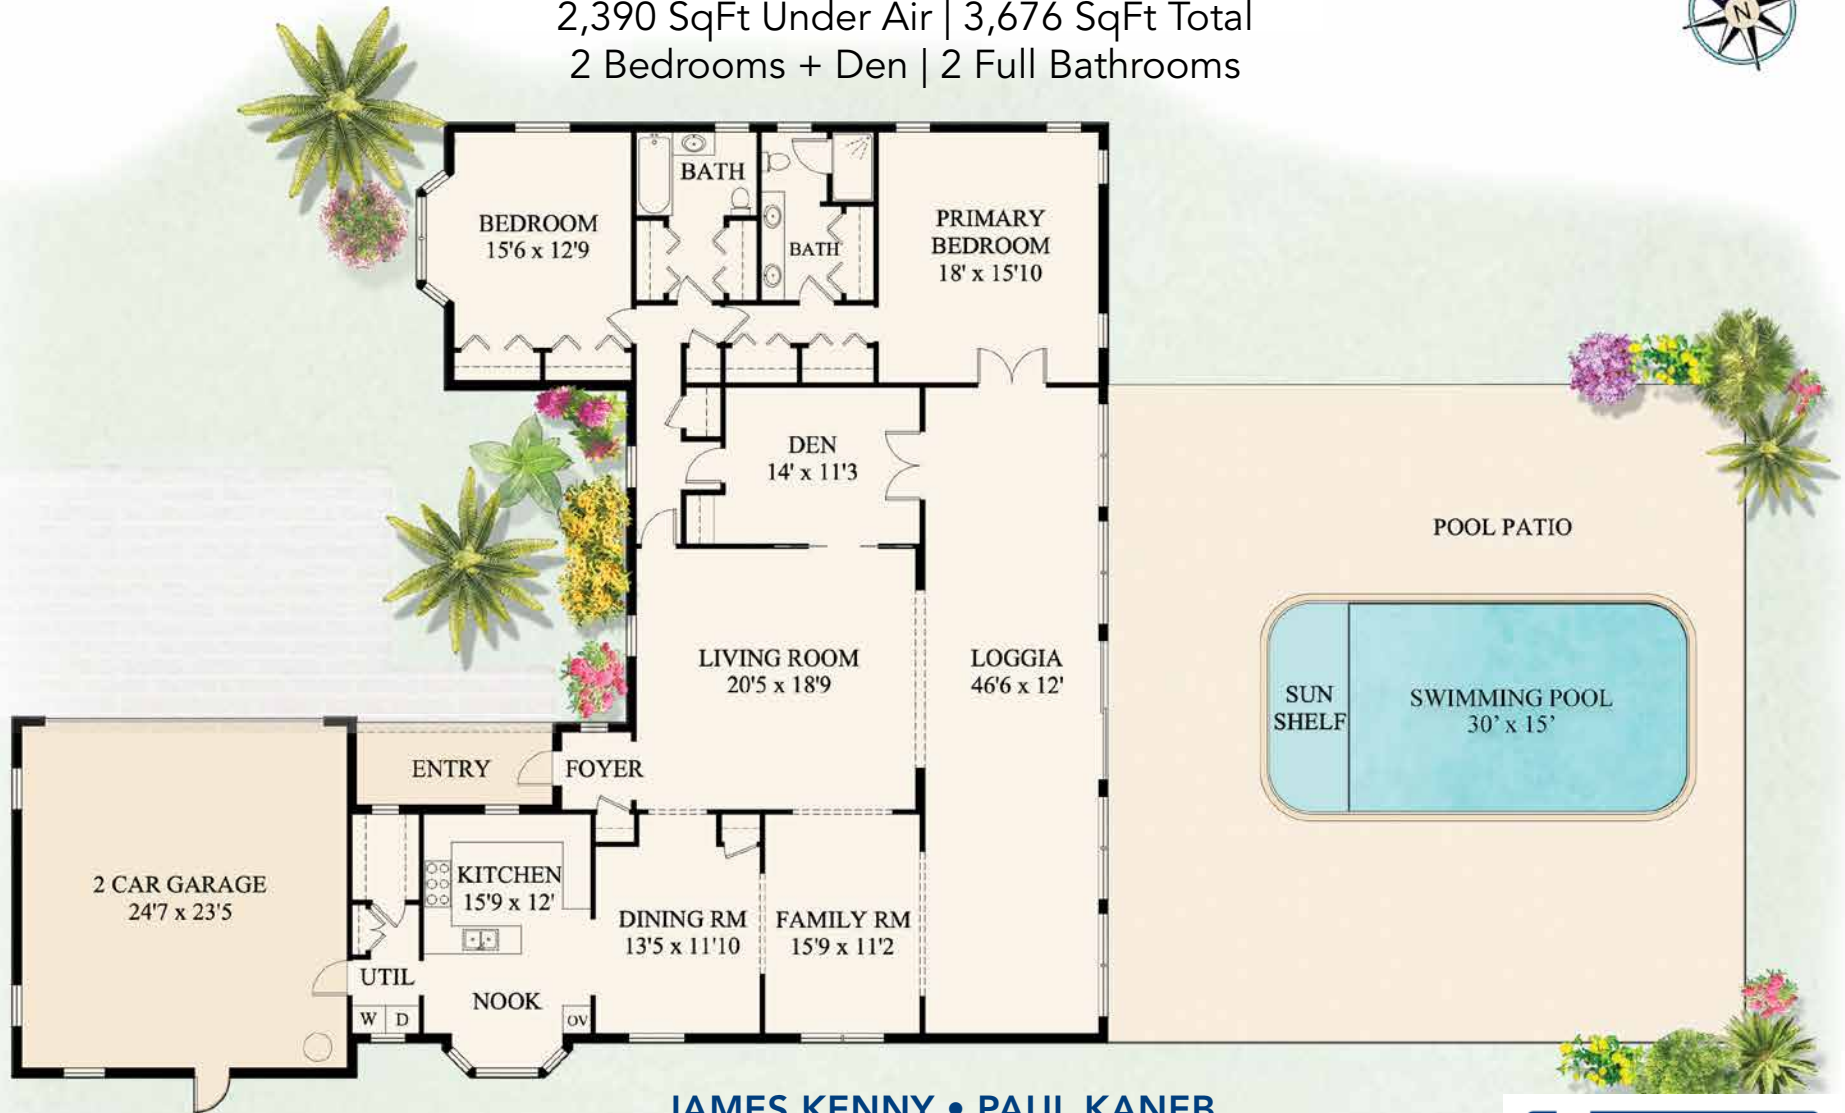

12166 WEST END

2,390 SqFt Under Air | 3,676 SqFt Total
2 Bedrooms + Den | 2 Full Bathrooms

JAMES KENNY • PAUL KANEB
OFFICE: 561-691-1223
WWW.K2-REALTY.COM

Notice: Property outlines are approximate measurements. Renderings are for marketing purposes only. All measurements, features and specifications are approximate. The accuracy of this information is subject to errors, omissions and changes. An architect should be contacted for actual measurements, features and specifications.